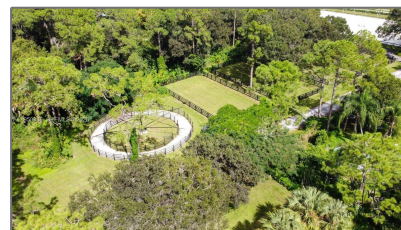

Residential For Sale

- Loxahatchee, Florida 33470

Basic Details

Property Type: **Residential**

Listing Type: **For Sale**

Listing ID: **A11950388**

Price: **$5,300,000**

Bathroom(s): **1**

Year Built: **2019**

Lot Area: **645,564 Sqft**

On Market Date: **21/01/2026**

Features

☒ View: **Garden**

☒ Pet Allowed: **Dogs Ok**

Address Map

Country: **US**

State: **FL**

County: **Palm Beach County**

City: **Loxahatchee**

Zipcode: **33470**

Building Name: **LOXAHATCHEE GROVES**

Longitude: **W81° 43' 21.9"**

Latitude: **N26° 41' 6.4"**

Agent Info