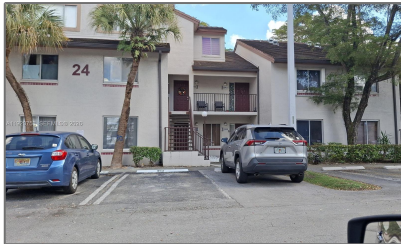

Residential Lease For Rent

1,312 Sqft - 13915 SW 91st Ter # 13915, Miami, Florida 33186

Basic [Details](#)

Property Type: **Residential Lease**

Listing Type: **For Rent**

Listing ID: **A11920753**

Price: **\$2,400**

Address [Map](#)

Country: **US**

State: **FL**

County: **Miami-Dade County**

City: **Miami**

Zipcode: **33186**

Street: **13915 SW 91st Ter
13915**

Building Name: **PARC VISTA
CONDO**