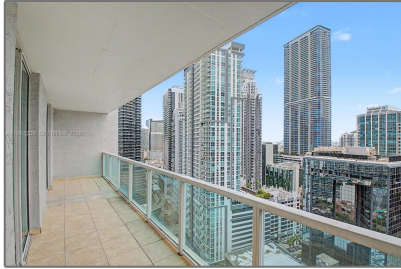

Residential Lease For Rent

1,023 Sqft - 1250 S Miami Ave # 2604, Miami, Florida 33130

Basic [Details](#)

Property Type: **Residential Lease**

Listing Type: **For Rent**

Listing ID: **A11974206**

Price: **\$3,600**

County: **Miami-Dade County**

City: **Miami**

Zipcode: **33130**

Street: **1250 S Miami Ave #
2604**

Building Name: **VUE AT BRICKELL
CONDO**

Longitude: **W81° 48' 23"**

Features

✓ Swimming Pool: **In Ground**