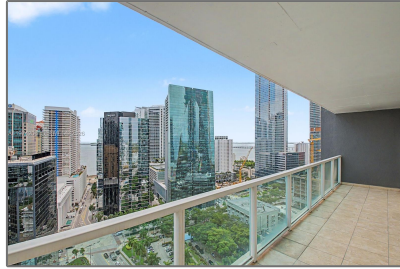

Residential Lease For Rent

1,023 Sqft - 1250 S Miami Ave # 2604, Miami, Florida 33130

Basic [Details](#)

Property Type: **Residential Lease**

Listing Type: **For Rent**

Listing ID: **A11974206**

Price: **\$3,600**

County: **Miami-Dade County**

City: **Miami**

Zipcode: **33130**

Street: **1250 S Miami Ave #
2604**

Building Name: **VUE AT BRICKELL
CONDO**

Longitude: **W81° 48' 23"**

Features

✓ Swimming Pool: **In Ground**