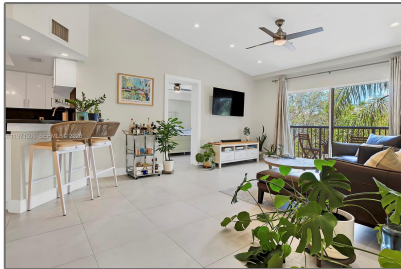

Residential Lease For Rent

1,054 Sqft - 2009 SE 10th Ave # 322, Fort
Lauderdale, Florida 33316

Basic [Details](#)

Property Type: **Residential Lease**

Listing Type: **For Rent**

Listing ID: **A11971505**

Price: **\$2,700**