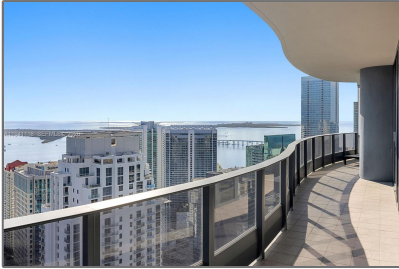

Residential For Sale

2,076 Sqft - 1000 Brickell Plz, Miami, Florida
33131

Basic [Details](#)

Property Type: **Residential**

Listing Type: **For Sale**

Listing ID: **A11941118**

Price: **\$3,350,000**

Bedroom(s): **2**

Patio: **Open Balcony**

Address [Map](#)

Country: **US**

State: **FL**

County: **Miami-Dade County**

City: **Miami**

Zipcode: **33131**

Street: **1000 Brickell Plz**