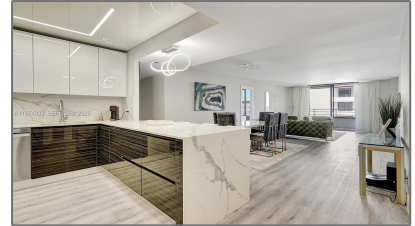

Residential For Sale

1,580 Sqft - 2500 Parkview Dr # 1914, Hallandale Beach, Florida 33009

Basic [Details](#)

Property Type:	Residential
Listing Type:	For Sale
Listing ID:	A11974933
Price:	\$468,900
Bedroom(s):	2
Bathroom(s):	2
Square Footage:	1,580 Sqft
Year Built:	1980
On Market Date:	02/03/2026