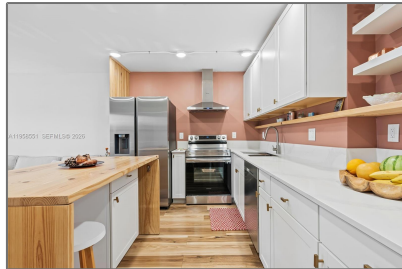

## Basic Details

Property Type: **Residential Lease**

Listing Type: **For Rent**

Listing ID: **A11958551**

Price: **\$1,850**

Bedroom(s): **1**

Bathroom(s): **1**

Square Footage: **721 Sqft**