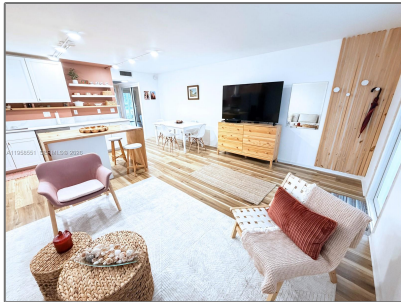

Residential Lease For Rent

721 Sqft - 2130 Cambridge F # 213o, Deerfield Beach, Florida 33442

Basic Details

Property Type: **Residential Lease**

Listing Type: **For Rent**

Listing ID: **A11958551**

Price: **\$1,850**