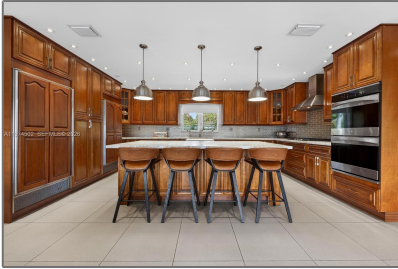

Residential Lease For Rent

2,356 Sqft - 16405 SW 228th St # 1, Miami, Florida 33170

Basic Details

Property Type: **Residential Lease**

Listing Type: **For Rent**

Listing ID: **A11974502**

Price: **\$8,500**