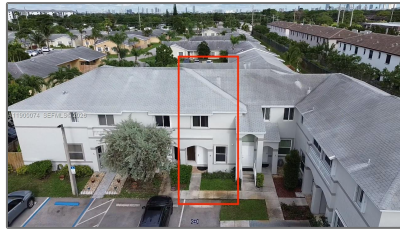

Residential Lease For Rent

1,040 Sqft - 870 NE 212th Ter # 4, Miami, Florida 33179

Basic Details

Property Type: **Residential Lease**

Listing Type: **For Rent**

Listing ID: **A11900074**

Price: **\$2,300**

Bedroom(s): **2**

Address Map

Country: **US**

State: **FL**

County: **Miami-Dade County**

City: **Miami**

Zipcode: **33179**

Street: **870 NE 212th Ter # 4**

Building Name: **SIERRA RIDGE CONDO M-41**