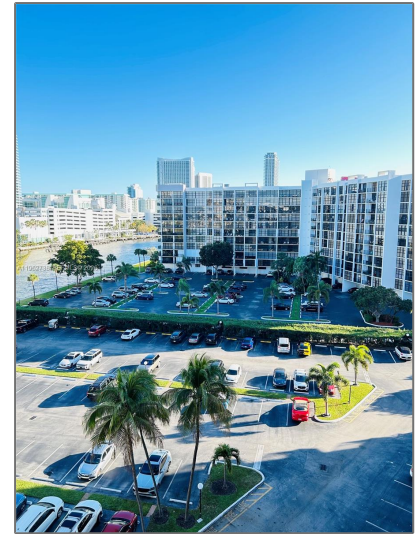

Residential Lease For Rent

875 Sqft - 800 Parkview Dr # 912, Hallandale
Beach, Florida 33009

Basic [Details](#)

Property Type: **Residential Lease**

Listing Type: **For Rent**

Listing ID: **A11962738**

Price: **\$2,100**

Address [Map](#)

Country: **US**

State: **FL**

County: **Broward County**

City: **Hallandale Beach**

Zipcode: **33009**

Street: **800 Parkview Dr #
912**

Building Name: **OCEANVIEW PARK
CONDO**