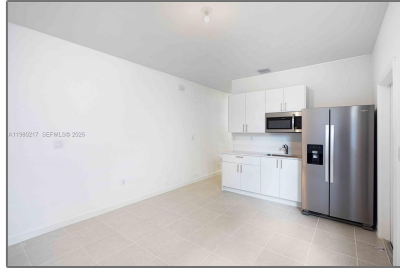

Residential Lease For Rent

- 16261 SW 148 TH AVE # A, Miami, Florida
33187

Basic [Details](#)

Property Type:	Residential Lease
Listing Type:	For Rent
Listing ID:	A11980217
Price:	\$1,700
Bedroom(s):	1
Bathroom(s):	1
On Market Date:	10/03/2026

Features

Furnished: **Unfurnished**

Address [Map](#)

Country:	US
State:	FL
County:	Miami-Dade County
City:	Miami
Zipcode:	33187
Street:	16261 SW 148 TH AVE # A
Longitude:	W81° 34' 4.6"
Latitude:	N25° 37' 3.1"