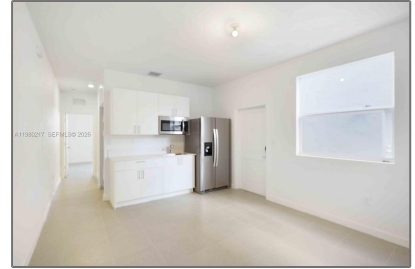

Residential Lease For Rent

- 16261 SW 148 TH AVE # A, Miami, Florida
33187

Basic [Details](#)

Property Type:	Residential Lease
Listing Type:	For Rent
Listing ID:	A11980217
Price:	\$1,700
Bedroom(s):	1
Bathroom(s):	1
On Market Date:	10/03/2026

Features

Furnished: **Unfurnished**

Address [Map](#)

Country:	US
State:	FL
County:	Miami-Dade County
City:	Miami
Zipcode:	33187
Street:	16261 SW 148 TH AVE # A
Longitude:	W81° 34' 4.6"
Latitude:	N25° 37' 3.1"