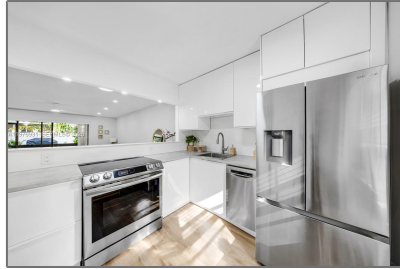

# Residential For Sale

936 Sqft - 130 S Cypress Rd # 612, Pompano Beach, Florida 33060