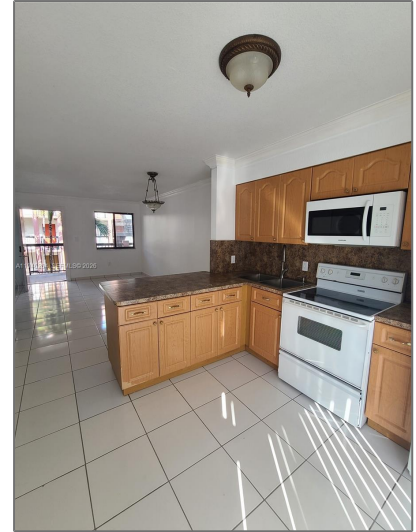

# Residential Lease For Rent

812 Sqft - 5440 W 21st # 302, Hialeah, Florida  
33016