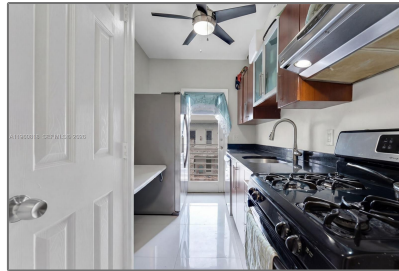

Residential Lease For Rent

632 Sqft - 320 85th St # 15, Miami Beach, Florida 33141

Basic Details

Property Type:	Residential Lease
Listing Type:	For Rent
Listing ID:	A11960818
Price:	\$2,000
Bedroom(s):	1
Bathroom(s):	1
Square Footage:	632 Sqft
Year Built:	1953
On Market Date:	06/02/2026