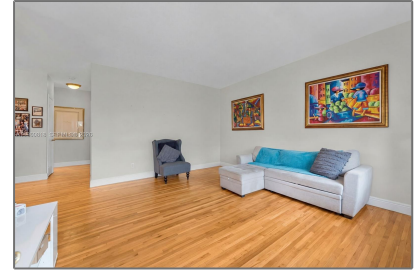

Residential Lease For Rent

632 Sqft - 320 85th St # 15, Miami Beach, Florida 33141

Basic Details

Property Type:	Residential Lease
Listing Type:	For Rent
Listing ID:	A11960818
Price:	\$2,000
Bedroom(s):	1
Bathroom(s):	1
Square Footage:	632 Sqft
Year Built:	1953
On Market Date:	06/02/2026