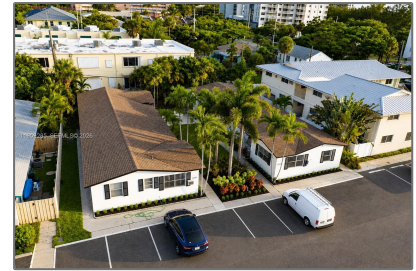

Residential Lease For Rent

540 Sqft - 3210 Canal Dr # 7, Pompano Beach,
Florida 33062

Basic [Details](#)

Property Type: **Residential Lease**

Listing Type: **For Rent**

Listing ID: **A11959285**

Price: **\$2,300**