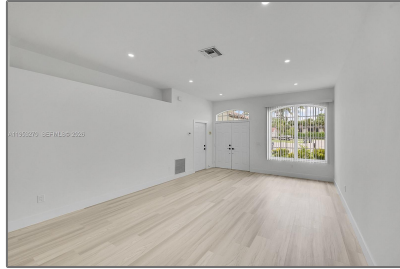

Residential For Sale

1,528 Sqft - 13034 Sheridan Ter, Wellington,
Florida 33414

Basic [Details](#)

Property Type:	Residential
Listing Type:	For Sale
Listing ID:	A11953270
Price:	\$565,000
Bedroom(s):	3
Bathroom(s):	2
Square Footage:	1,528 Sqft
Year Built:	1994
Lot Area:	6,526 Sqft
On Market Date:	27/01/2026