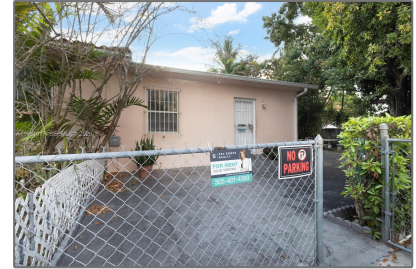

Residential Lease For Rent

800 Sqft - 101 SW 24th Ave # 0, Miami, Florida
33135

Basic [Details](#)

Property Type: **Residential Lease**

Listing Type: **For Rent**

Listing ID: **A11981017**

Price: **\$1,975**

Patio: **Patio**

Furnished: **Unfurnished**

Address [Map](#)

Country: **US**

State: **FL**

County: **Miami-Dade County**

City: **Miami**

Zipcode: **33135**