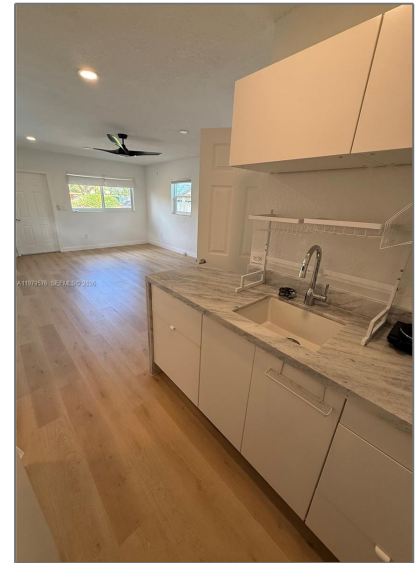

Residential Lease For Rent

- 2421 SW 26th Terrace # 2, Miami, Florida 33133

Basic [Details](#)

Property Type: **Residential Lease**

Listing Type: **For Rent**

Listing ID: **A11979576**

Price: **\$1,800**

Bathroom(s): **1**

Zipcode: **33133**

Street: **2421 SW 26th
Terrace # 2**

Features

✓ Pet Allowed: **Cats Ok**

✓ Patio: **Patio**

✓ Furnished: **Unfurnished**

Building Name: **SILVER BLUFF EST
SEC C**

Longitude: **W81° 45' 55.3"**