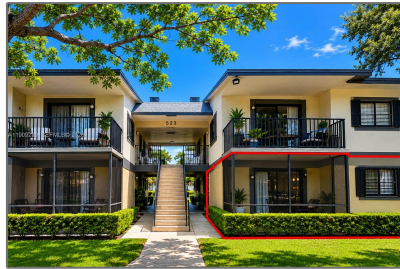

Residential For Sale

887 Sqft - 523 Trace Cir # 105, Deerfield Beach,
Florida 33441

Basic [Details](#)

Property Type:	Residential
Listing Type:	For Sale
Listing ID:	A11909239
Price:	\$219,900
Bedroom(s):	2
Bathroom(s):	2
Square Footage:	887 Sqft
Year Built:	1986
On Market Date:	05/11/2025

Features

Pet Allowed:

[Restrictions Or Possible
Restrictions](#)

Address [Map](#)

Country:	US
State:	FL
County:	Broward County
City:	Deerfield Beach
Zipcode:	33441
Street:	523 Trace Cir # 105
Building Name:	TIVOLI TRACE CONDO NO 9
Longitude:	W81° 53' 20.5"