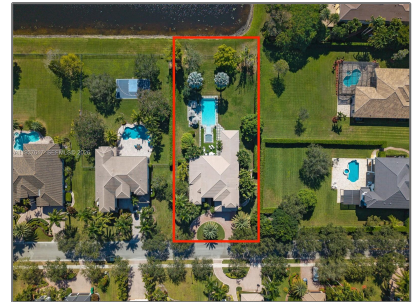

# Residential For Sale

5,412 Sqft - 11032 Pine Lodge Trl, Davie, Florida  
33328

## Basic [Details](#)

Property Type:	<b>Residential</b>
Listing Type:	<b>For Sale</b>
Listing ID:	<b>A11937617</b>
Price:	<b>\$2,775,000</b>
Bedroom(s):	<b>5</b>
Bathroom(s):	<b>6</b>
Square Footage:	<b>5,412 Sqft</b>
Year Built:	<b>2006</b>
Lot Area:	<b>35,986 Sqft</b>
On Market Date:	<b>02/02/2026</b>

## Address [Map](#)

Country:	<b>US</b>
State:	<b>FL</b>
County:	<b>Broward County</b>
City:	<b>Davie</b>
Zipcode:	<b>33328</b>
Street:	<b>11032 Pine Lodge Trl</b>
Building Name:	<b>LONG LAKE RANCHES PLAT TW</b>