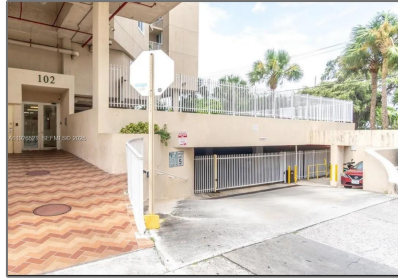

Residential Lease For Rent

892 Sqft - 102 SW 6th Ave # 604, Miami, Florida
33130

Basic [Details](#)

Property Type:	Residential Lease
Listing Type:	For Rent
Listing ID:	A11926521
Price:	\$2,200
Bedroom(s):	2
Bathroom(s):	2
Square Footage:	892 Sqft
Year Built:	2005
On Market Date:	22/12/2025

Address [Map](#)

Country:	US
State:	FL
County:	Miami-Dade County
City:	Miami
Zipcode:	33130
Street:	102 SW 6th Ave # 604
Building Name:	THE CITADEL CONDO

Features

Furnished:

[Unfurnished](#)

Longitude: **W81° 47' 43.3"**