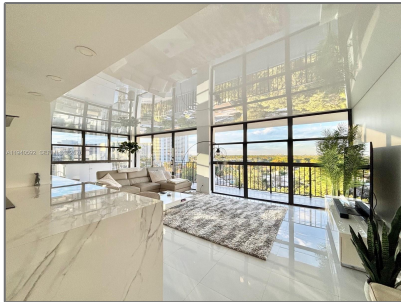

Residential For Sale

1,430 Sqft - 200 Leslie Dr # 831, Hallandale
Beach, Florida 33009

Basic [Details](#)

Property Type:	Residential
Listing Type:	For Sale
Listing ID:	A11940592
Price:	\$599,000
Bedroom(s):	2
Bathroom(s):	2
Square Footage:	1,430 Sqft
Year Built:	1982
On Market Date:	07/01/2026