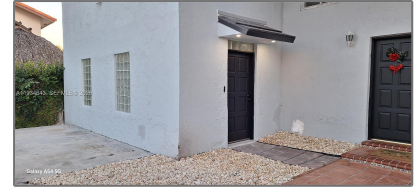

Residential Lease For Rent

2,450 Sqft - 14402 SW 111th St # 14402, Miami, Florida 33186

Basic Details

Property Type: **Residential Lease**

Listing Type: **For Rent**

Listing ID: **A11934843**

Price: **\$2,350**