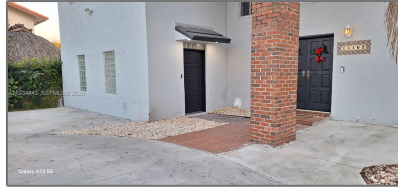

Residential Lease For Rent

2,450 Sqft - 14402 SW 111th St # 14402, Miami, Florida 33186

Basic Details

Property Type: **Residential Lease**

Listing Type: **For Rent**

Listing ID: **A11934843**

Price: **\$2,350**

Furnished: **Unfurnished**

Address Map

Country: **US**

State: **FL**

County: **Miami-Dade County**

City: **Miami**

Zipcode: **33186**

Street: **14402 SW 111th St
14402**