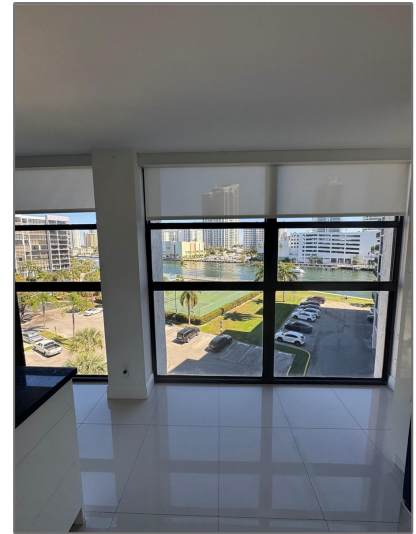

Residential Lease For Rent

1,075 Sqft - 400 Leslie Dr # 602, Hallandale
Beach, Florida 33009

Basic [Details](#)

| | |
|-----------------|--------------------------|
| Property Type: | Residential Lease |
| Listing Type: | For Rent |
| Listing ID: | A11973211 |
| Price: | \$2,300 |
| Bedroom(s): | 2 |
| Bathroom(s): | 1 |
| Square Footage: | 1,075 Sqft |
| Year Built: | 1981 |
| Half Bathrooms: | 1 |
| On Market Date: | 26/02/2026 |

Address [Map](#)

| | |
|----------|-------------------------|
| Country: | US |
| State: | FL |
| County: | Broward County |
| City: | Hallandale Beach |

Features

| | | |
|-------------------------------------|----------------|--|
| <input checked="" type="checkbox"/> | Swimming Pool: | Community |
| <input checked="" type="checkbox"/> | View: | Intracoastal View |
| <input checked="" type="checkbox"/> | Pet Allowed: | Restrictions Or Possible Restrictions, No |
| <input checked="" type="checkbox"/> | Patio: | Open Balcony |
| <input checked="" type="checkbox"/> | Furnished: | Partially |