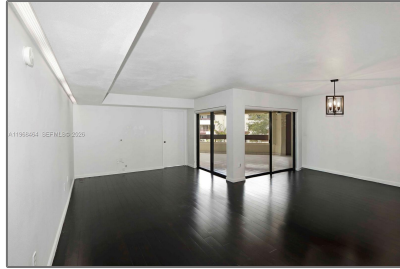

# Residential Lease For Rent

1,340 Sqft - 9020 SW 125th Ave # F303, Miami, Florida 33186

## Basic [Details](#)

Property Type: **Residential Lease**

Listing Type: **For Rent**

Listing ID: **A11968464**

Price: **\$2,650**

Bedroom(s): **2**

Bathroom(s): **2**

Square Footage: **1,340 Sqft**