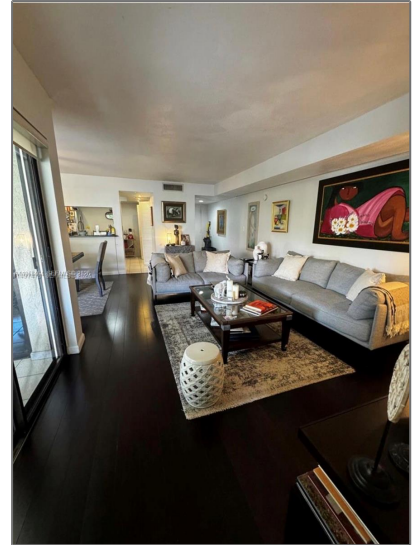

# Residential Lease For Rent

1,340 Sqft - 9020 SW 125th Ave # F303, Miami, Florida 33186