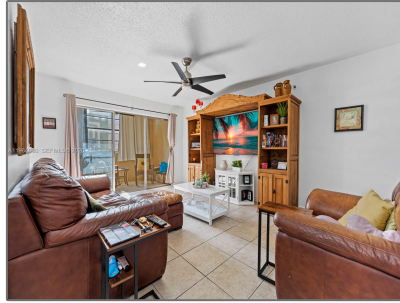

Residential Lease For Rent

911 Sqft - 10641 SW 108th Ave # 2E, Miami,
Florida 33176

Basic [Details](#)

Property Type: **Residential Lease**

Listing Type: **For Rent**

Listing ID: **A11964630**

Price: **\$2,150**