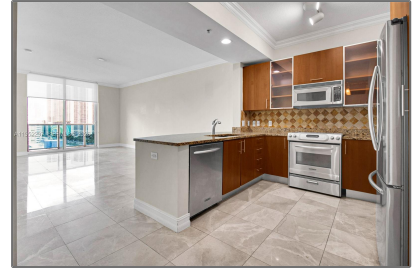

Residential Lease For Rent

924 Sqft - 1945 S Ocean Dr # 1410, Hallandale Beach, Florida 33009

Basic [Details](#)

Property Type: **Residential Lease**

Listing Type: **For Rent**

Listing ID: **A11952297**

Price: **\$2,950**