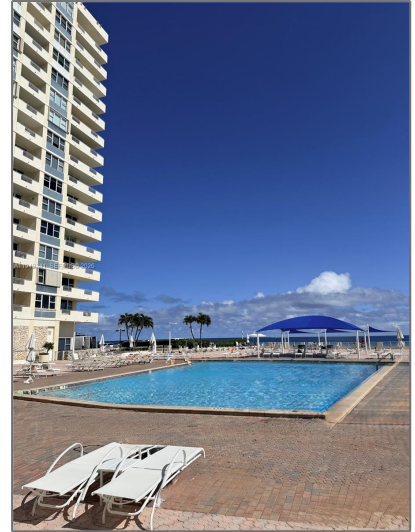

Residential Lease For Rent

1,165 Sqft - 3180 S Ocean Dr # 1712, Hallandale Beach, Florida 33009

Basic [Details](#)

Property Type: **Residential Lease**

Listing Type: **For Rent**

Listing ID: **A11942341**

Price: **\$3,750**