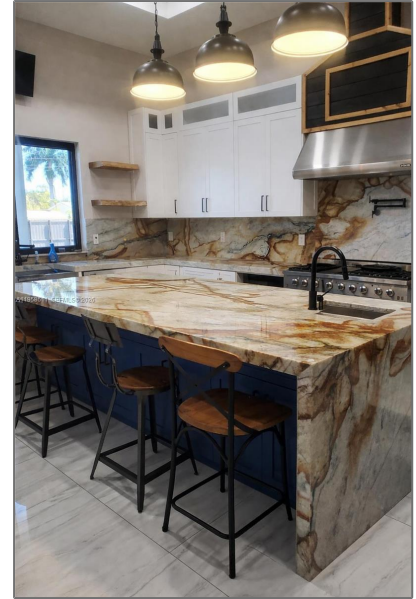

Residential For Sale

4,017 Sqft - 960 Rutherford Ln, Haverhill, Florida
33415

Basic [Details](#)

Property Type:	Residential
Listing Type:	For Sale
Listing ID:	A11958611
Price:	\$1,900,000
Bedroom(s):	5
Bathroom(s):	5
Square Footage:	4,017 Sqft
Year Built:	2025
Half Bathrooms:	1
Lot Area:	15,002 Sqft
On Market Date:	15/02/2026