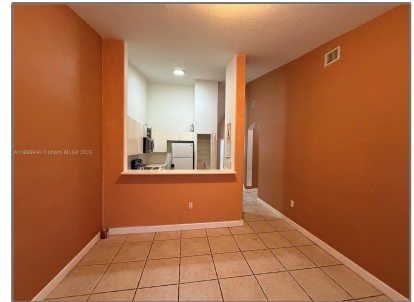

Residential Lease For Rent

1,182 Sqft - 2811 SE 17th Ave # 206, Homestead, Florida 33035

Basic [Details](#)

Property Type: **Residential Lease**

Listing Type: **For Rent**

Listing ID: **A11888946**

Price: **\$2,500**

Bedroom(s): **3**

Bathroom(s): **2**

Square Footage: **1,182 Sqft**

Year Built: **2006**

On Market Date: **07/10/2025**

Features

Furnished:

[Unfurnished](#)