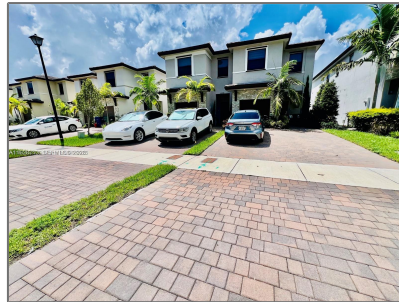

Residential Lease For Rent

1,514 Sqft - 25532 SW 108th Ave # 0, Homestead, Florida 33032

Basic Details

Property Type: **Residential Lease**

Listing Type: **For Rent**

Listing ID: **A11928713**

Price: **\$3,050**

Bedroom(s): **3**

Bathroom(s): **2**

Square Footage: **1,514 Sqft**

Year Built: **2022**

Half Bathrooms: **1**

Lot Area: **3,425 Sqft**

On Market Date: **10/12/2025**

Features