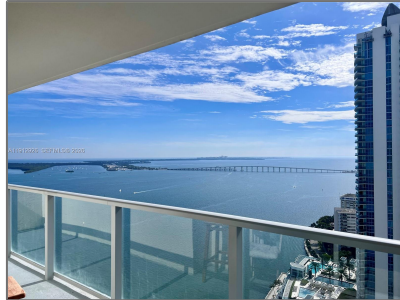

Residential Lease For Rent

760 Sqft - 1155 Brickell Bay Dr # 3405, Miami, Florida 33131

Basic [Details](#)

Property Type:	Residential Lease
Listing Type:	For Rent
Listing ID:	A11912926
Price:	\$3,100
Bedroom(s):	1
Bathroom(s):	1
Square Footage:	760 Sqft
Year Built:	2001
On Market Date:	12/11/2025

Address [Map](#)

Country:	US
State:	FL
County:	Miami-Dade County
City:	Miami
Zipcode:	33131
Street:	1155 Brickell Bay Dr # 3405
Building Name:	THE MARK ON BRICKELL COND
Longitude:	W81° 48' 39.3"

Features

✓	Swimming Pool:	In Ground
✓	View:	Bay, Ocean
✓	Patio:	Open Balcony
✓	Furnished:	Furnished

Latitude: **N25° 45' 43.6"**

Agent **Info**

Elena Beck
📞 (305) 924-6985
