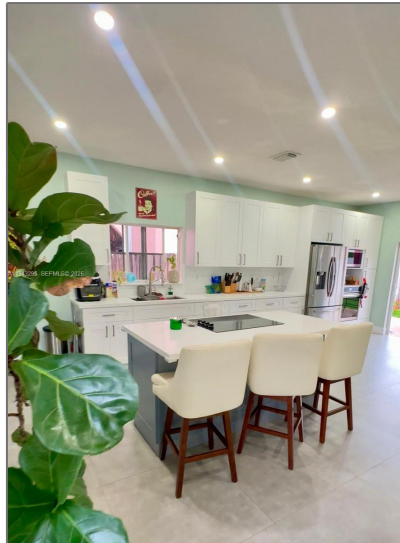

Residential For Sale

1,804 Sqft - 22903 SW 113th Path, Miami, Florida 33170

Basic Details

Property Type: **Residential**

Listing Type: **For Sale**

Listing ID: **A11943295**

Price: **\$605,000**

Bedroom(s): **4**