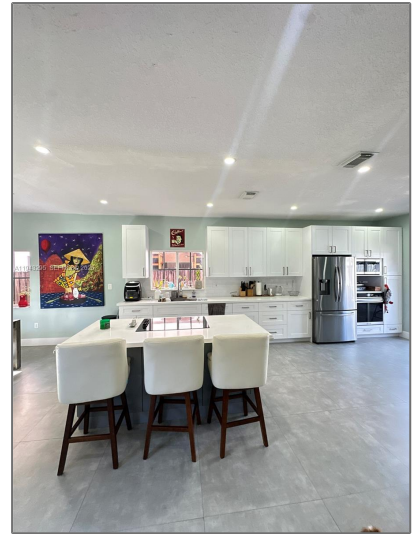

Residential For Sale

1,804 Sqft - 22903 SW 113th Path, Miami, Florida 33170

Basic Details

Property Type: **Residential**

Listing Type: **For Sale**

Listing ID: **A11943295**

Price: **\$605,000**

Bedroom(s): **4**