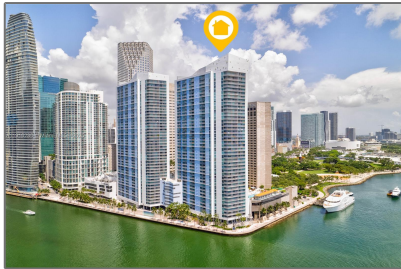

Residential Lease For Rent

1,792 Sqft - 335 S Biscayne Blvd # 1209, Miami, Florida 33131

Basic [Details](#)

Property Type: **Residential Lease**

Listing Type: **For Rent**

Listing ID: **A11916286**

Price: **\$7,000**

County: **Miami-Dade County**

City: **Miami**

Zipcode: **33131**

Features

✓ Swimming Pool: **Community, In Ground, Hot Tub, Fenced**

✓ View: **Intracoastal View, Bay, River**

✓ Furnished: **Partially**

Street: **335 S Biscayne
Blvd # 1209**