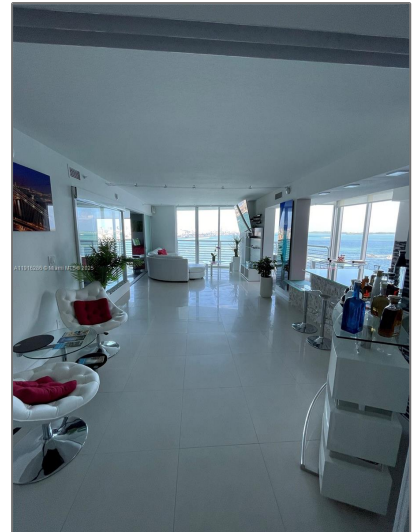

Residential Lease For Rent

1,792 Sqft - 335 S Biscayne Blvd # 1209, Miami, Florida 33131

Basic [Details](#)

Property Type: **Residential Lease**

Listing Type: **For Rent**

Listing ID: **A11916286**

Price: **\$7,000**

County: **Miami-Dade County**

City: **Miami**

Zipcode: **33131**

Features

✓ Swimming Pool: **Community, In Ground, Hot Tub, Fenced**

✓ View: **Intracoastal View, Bay, River**

✓ Furnished: **Partially**

Street: **335 S Biscayne
Blvd # 1209**