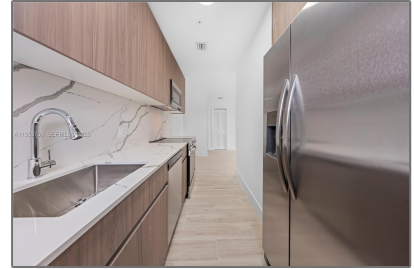

Residential Lease For Rent

1,020 Sqft - 32 NW 14th Ave # 301, Miami,
Florida 33125

Basic [Details](#)

Property Type:	Residential Lease
Listing Type:	For Rent
Listing ID:	A11953756
Price:	\$2,800
Bedroom(s):	2
Bathroom(s):	2
Square Footage:	1,020 Sqft
Lot Area:	7,500 Sqft
On Market Date:	27/01/2026