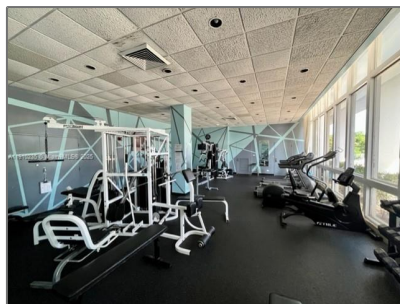

Residential Lease For Rent

1,207 Sqft - 7441 Wayne Ave # 2D, Miami Beach, Florida 33141

Basic [Details](#)

Property Type: **Residential Lease**

Listing Type: **For Rent**

Listing ID: **A11910235**

Price: **\$2,800**