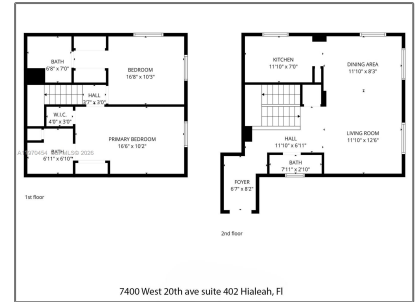

Residential For Sale

1,030 Sqft - 7400 W 20th Ave # 402, Hialeah, Florida 33016

7400 West 20th ave suite-402 Hialeah, Fl

Basic Details

Property Type: **Residential**

Listing Type: **For Sale**

Listing ID: **A11970454**

Price: **\$275,000**

Bedroom(s): **2**

Bathroom(s): **2**

Square Footage: **1,030 Sqft**

Year Built: **1987**

Half Bathrooms: **1**

On Market Date: **24/02/2026**

Address Map

Country: **US**

State: **FL**

County: **Miami-Dade County**

City: **Hialeah**

Zipcode: **33016**

Street: **7400 W 20th Ave # 402**

Building Name: **ROYAL PALMS CONDO**

Features