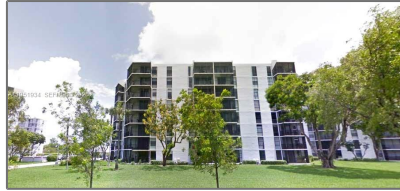

Residential Lease For Rent

741 Sqft - 3401 N Country Club Dr # 310,
Aventura, Florida 33180

Basic Details

Property Type:	Residential Lease
Listing Type:	For Rent
Listing ID:	A11951934
Price:	\$1,750
Bedroom(s):	1
Bathroom(s):	1
Square Footage:	741 Sqft
Year Built:	1971
On Market Date:	26/01/2026

Address Map

Country:	US
State:	FL
County:	Miami-Dade County
City:	Aventura
Zipcode:	33180
Street:	3401 N Country Club Dr # 310
Building Name:	ENSENADA CONDO BLDG E-II
Longitude:	W81° 52' 6.9"

Features

✓	Swimming Pool:	In Ground
✓	View:	Garden, Golf Course
✓	Furnished:	Unfurnished