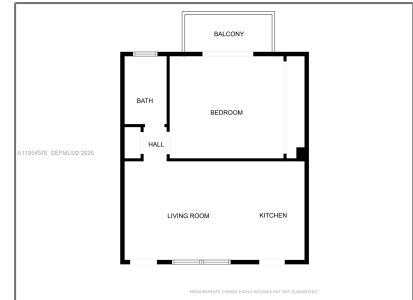

Residential Lease For Rent

750 Sqft - 13210 Memorial Hwy # 216, North
Miami, Florida 33161

Basic Details

Property Type: **Residential Lease**

Listing Type: **For Rent**

Listing ID: **A11954576**

Price: **\$1,850**

Bedroom(s): **1**

Bathroom(s): **1**

Square Footage: **750 Sqft**

Year Built: **1966**

Lot Area: **60,950 Sqft**

On Market Date: **29/01/2026**

Address Map

Country: **US**