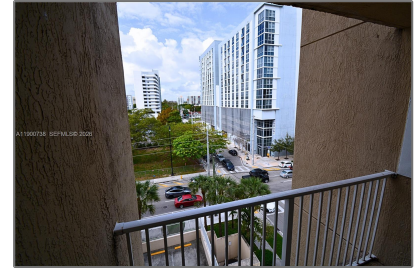

# Residential Lease For Rent

949 Sqft - 102 SW 6th Ave # 501, Miami, Florida  
33130