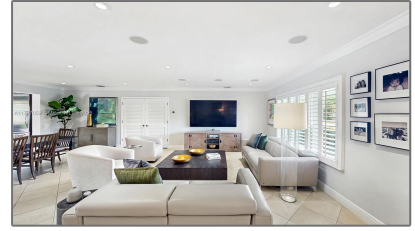

Residential For Sale

2,274 Sqft - 8860 SW 155th Ter, Palmetto Bay, Florida 33157

Basic [Details](#)

Property Type:	Residential
Listing Type:	For Sale
Listing ID:	A11777052
Price:	\$1,389,000
Bedroom(s):	3
Bathroom(s):	2
Square Footage:	2,274 Sqft
Year Built:	1969
Lot Area:	17,875 Sqft
On Market Date:	05/04/2025