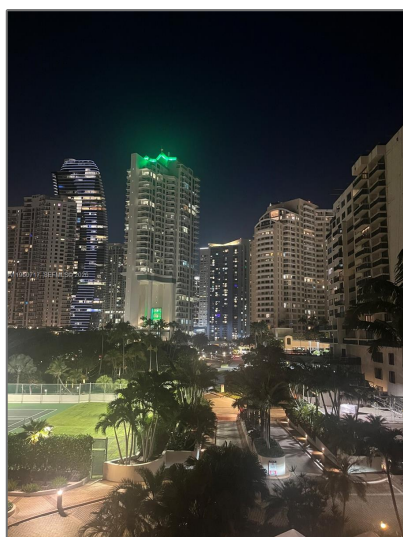

Residential For Sale

1,464 Sqft - 520 Brickell Key Dr # A610, Miami, Florida 33131

Basic [Details](#)

Property Type:	Residential
Listing Type:	For Sale
Listing ID:	A11960717
Price:	\$690,000
Bedroom(s):	2
Bathroom(s):	2
Square Footage:	1,464 Sqft
Year Built:	1982
On Market Date:	06/02/2026

Address [Map](#)

Country:	US
State:	FL
County:	Miami-Dade County
City:	Miami
Zipcode:	33131

Features

<input checked="" type="checkbox"/>	View:	Water View, Skyline, Tennis Court View
<input checked="" type="checkbox"/>	Pet Allowed:	Maximum 20 Lbs
<input checked="" type="checkbox"/>	Patio:	Awning(s), Open Balcony