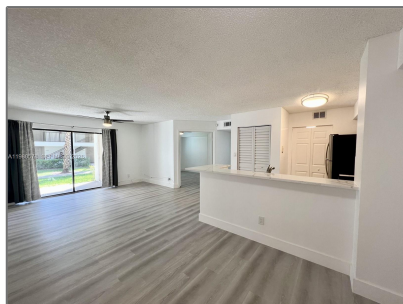

Residential Lease For Rent

1,236 Sqft - 640 S Park Rd # 4, Hollywood, Florida
33021

Basic Details

Property Type: **Residential Lease**

Listing Type: **For Rent**

Listing ID: **A11980578**

Price: **\$2,950**