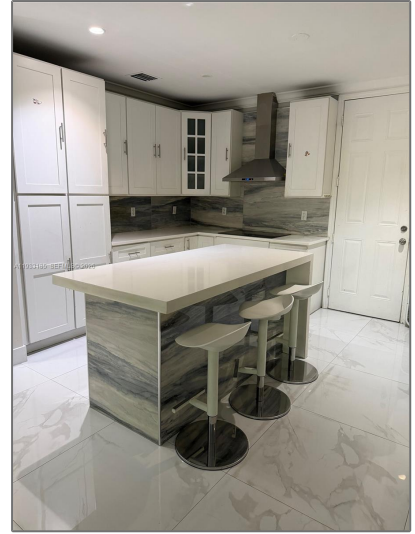

## Basic [Details](#)

Property Type: **Residential Lease**

Listing Type: **For Rent**

Listing ID: **A11933185**

Price: **\$3,700**

Bedroom(s): **4**

Bathroom(s): **2**

Square Footage: **2,201 Sqft**