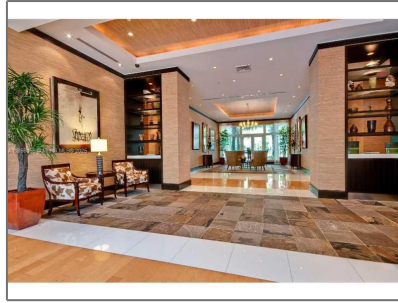

Residential For Sale

1,331 Sqft - 510 NW 84 TH AV # 324, Plantation,
Florida 33324

Basic [Details](#)

Property Type:	Residential
Listing Type:	For Sale
Listing ID:	A11856156
Price:	\$398,000
Bedroom(s):	2
Bathroom(s):	2
Square Footage:	1,331 Sqft
Year Built:	2008
Rooms:	2
On Market Date:	10/08/2025

Address [Map](#)

Country:	US
State:	FL
County:	Broward County
City:	Plantation
Zipcode:	33324
Street:	510 NW 84 TH AV # 324
Building Name:	VERANDA CONDOMINIUM

Features

<input checked="" type="checkbox"/>	View:	Other View
<input checked="" type="checkbox"/>	Pet Allowed:	Maximum 20 Lbs
<input checked="" type="checkbox"/>	Patio:	Open Balcony
<input checked="" type="checkbox"/>	Furnished:	Unfurnished