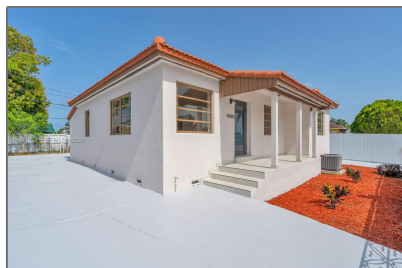

# Residential For Sale

1,403 Sqft - 4485 E 8th Ave, Hialeah, Florida  
33013

## Basic Details

Property Type:	<b>Residential</b>
Listing Type:	<b>For Sale</b>
Listing ID:	<b>A11941927</b>
Price:	<b>\$545,000</b>
Bedroom(s):	<b>3</b>
Bathroom(s):	<b>1</b>
Square Footage:	<b>1,403 Sqft</b>
Year Built:	<b>1955</b>
Lot Area:	<b>4,800 Sqft</b>
On Market Date:	<b>08/01/2026</b>