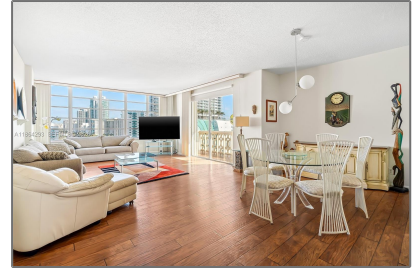

Residential For Sale

1,443 Sqft - 1825 S Ocean Dr # 1, Hallandale Beach, Florida 33009

Basic Details

Property Type:	Residential
Listing Type:	For Sale
Listing ID:	A11864293
Price:	\$339,000
Bedroom(s):	2
Bathroom(s):	2
Square Footage:	1,443 Sqft
Year Built:	1969
On Market Date:	23/08/2025

Address Map

Country:	US
State:	FL
County:	Broward County
City:	Hallandale Beach
Zipcode:	33009
Street:	1825 S Ocean Dr # 1
Building Name:	IMPERIAL TOWERS CONDO
Longitude:	W81° 52' 47.5"

Features

✓ View:	Ocean View
✓ Pet Allowed:	Restrictions Or Possible Restrictions, No
✓ Furnished:	Furnished, Furniture Negotiable