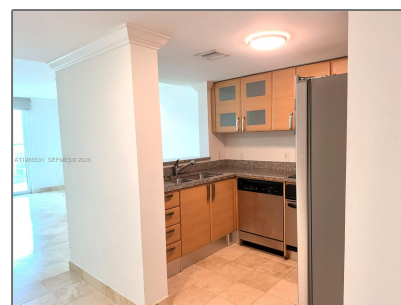

Residential Lease For Rent

791 Sqft - 2101 Brickell Ave # 2202, Miami,
Florida 33129

Basic [Details](#)

Property Type:	Residential Lease
Listing Type:	For Rent
Listing ID:	A11966531
Price:	\$3,000
Bedroom(s):	1
Bathroom(s):	1
Square Footage:	791 Sqft
Year Built:	2004
On Market Date:	19/02/2026