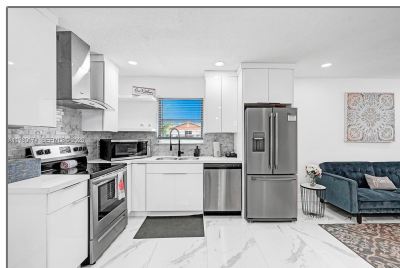

Residential For Sale

1,118 Sqft - 2338 Fillmore St, Hollywood, Florida
33020

Basic [Details](#)

Property Type: **Residential**

Listing Type: **For Sale**

Listing ID: **A11980172**

Price: **\$499,000**

Bedroom(s): **3**