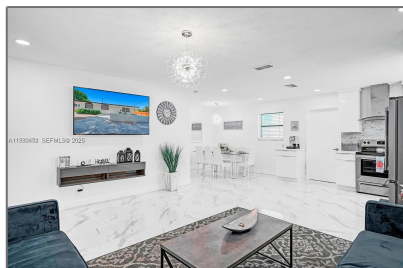

Residential For Sale

1,118 Sqft - 2338 Fillmore St, Hollywood, Florida
33020

Basic [Details](#)

Property Type: **Residential**

Listing Type: **For Sale**

Listing ID: **A11980172**

Price: **\$499,000**

Bedroom(s): **3**