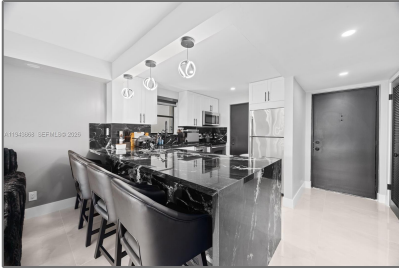

Residential For Sale

1,100 Sqft - 2302 S Cypress Bend Dr # 306,
Pompano Beach, Florida 33069

Basic [Details](#)

Property Type:	Residential
Listing Type:	For Sale
Listing ID:	A11943868
Price:	\$299,000
Bedroom(s):	2
Bathroom(s):	2
Square Footage:	1,100 Sqft
Year Built:	1975
On Market Date:	07/01/2026